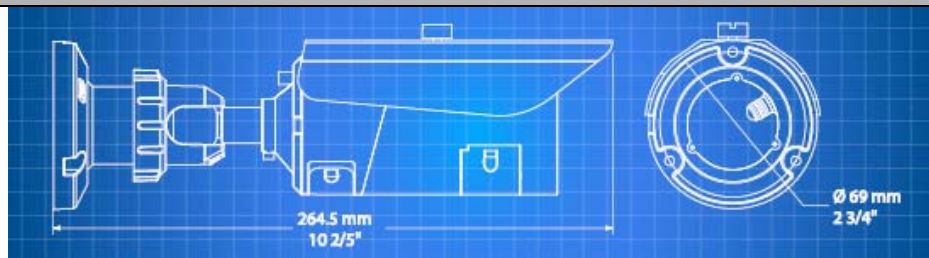

Technical Specifications

Camera	C2TBC321080IPOE
Resolution	Full HD 1080p
Effective Pixels (H x V)	1920 x 1080, 1280 x 720, 640 x 360
Video Compression	H.264 High Profile Level 4.2, MJPEG
Image Sensor	Progressive Scan CMOS with Removable ICR, True Day/Night
Frame Rate	Up to 30 frames per second in Full HD 1080p Mode, 18 frames per second with bandwidth optimization on
Network	10/100 Base-T (RJ-45)
Audio	Full Duplex Audio Connection (mic and speaker sold separately)
Audio Compression	G.711
Storage	Record to ONVIF NVR, FTP, NFS, CIFS, or Mini SD
Privacy Masking	Yes
Protocol	ONVIF
Network Protocol	SMTP – Email Notification, Multi-Casting, RTSP / RTP / RTCP, TCP / UDP, HTTP, DHCP, PPPoE, DDNS, NTP
Minimum Illumination	0.1 Lux / F1.2 w/o IR, 0.0 Lux with IR
Megapixel Varifocal Lens Included	3.3-12mm
Infrared	10 Super Flux IR LED's, 25M Distance
Motion Detection	Yes
Analog Video Output	Yes
Operating Temp (Celsius)	-20° - 60° (RH 10-90%)
Ratings	IK5 and IP66
Power Requirements	12VDC / PoE

Clear2there reserves the right to change products or specifications without notice

800.210.2172 toll free • 405.948.9222 fax
4211 N. Barnes Ave. • Oklahoma City, OK 73112

www.clear2there.com