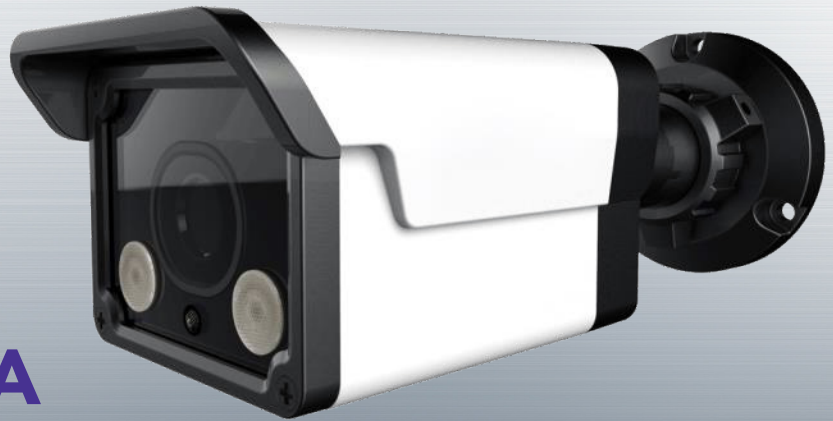

CLEAR2THERE 720P MINI BULLET CAMERA

C2TBC4720IPOE

- > Mini Bullet with Fixed Lens
- > 1 Megapixel – 720p
- > H.264 High Profile 4.2
- > 2 Super Flux IR LEDs
- > 12VDC / POE
- > ONVIF Compliant
- > One Year Warranty

H.264 HIGH PROFILE 4.2 COMPRESSION

- Most efficient compression technology available
- Better picture quality
- More storage

FAST MEGAPIXEL IMAGE RATES

- Up to 30fps in full HD 720p mode

MULTI-STREAMING

- Up to three simultaneous independent streams
- Two H.264 and one MJPEG, each stream can be configured independently:
 - Frames per second
 - Resolution
 - Quality
 - Send to different source

MINI SD SLOT

- Record directly to SD card on alarm
- Supports > 2GB card

ONVIF COMPLIANCE

- Fully compliant with ONVIF industry standards

DIGITAL ZOOM

- Zoom live or after event while recording full field of view in HD