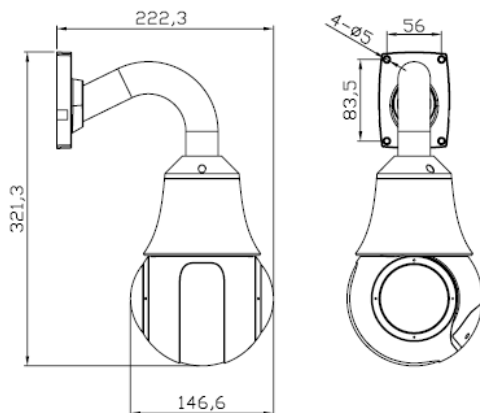

## TECHNICAL SPECIFICATIONS

CAMERA	
Image Sensor	1/2.8" Progressive Scan CMOS
Min. Illumination	Color 0.01Lux; B&W 0.001Lux; IR ON 0 Lux
Day & Night	ICR, Auto/Color/B&W
Shutter Speed	1/1-1/10000s
Auto Iris	Auto/Manual
Wide Dynamic Range	dWDR
Digital Noise Reduction	2D/3D, Auto/Manual
Lens	12X Module , 4.7 ~ 56.4mm
Digital Zoom	16X
FOV	69.7°~ 7.56°
IR LED	6 pcs
IR Range	60m
Pan/Tilt	Pan 0-360°continuously ,Tilt -10-90°
Pan/Tilt Speed	Pan 0.01-180°/s ,Tilt 0.01-90°/s ,Preset Speed 90°/s
3D Position	Yes
Coordinate Display	Yes
Preset/Tour/Scan/Track	300/12/12/6

## TECHNICAL SPECIFICATIONS

NETWORK	
Network Protocols	HTTP,HTTPS, TCP/IP, UDP/IP, RTSP, DHCP, NTP, PPPoE, Unicast and Multicast supported.
Alarm Trigger	Motion, Intrusion, Line Crossing, Tamper, Network Disconnect, Disk alarm, I/O alarm
RTSP Video	Standard RFC2326, Support QuickTime / VLC Player
Security	User security authentication, reset, hardware WatchDog
Web Language	English, Chinese, Polish, Italian, Portuguese, Spanish
System Compatibility	Onvif, Viewbiquity, CGI
INTERFACE	
Ethernet	1 Ethernet (10/100 Base-T) RJ-45 Connector
RS485	N/A
BNC Output	N/A
Reset Button	Yes (Built-In)
Edge Storage	Micro SD/SDHC/SDXC slot (built-in), Max 64GB
GENERAL	
Power Supply	Standard DC12V/POE
Power Consumption	MAX 25W
Operating Temperature	Yes
Operating Humidity	0% - 90% RH
Protection	P66,TVS4000V
Approvals	CE / FCC
Product Dimensions	321.3x222.3x146.6mm
Product Weight	1500g

## DIMENSIONS