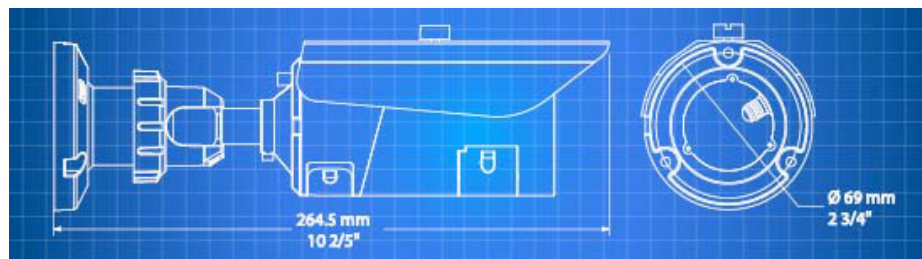

TECHNICAL SPECIFICATIONS

Resolution	2 Megapixel
Effective Pixels (H x V)	1980 x 1080, 1280 x 720, 640 x 360
Video Compression	H.264 High Profile Level 4.2, MJPEG
Image Sensor	Progressive Scan CMOS with Removable ICR, True Day/Night
Wide Dynamic Range	DWDR
Digital Noise Reduction	2D / 3D
Frame Rate	Up to 30 fps in full HD 1080p mode
Network	10/100 Base-T (RJ-45)
Audio	1 x RCA Input / 1 x RCA Output @ 1v Line Level
Audio Compression	G.711
Storage	Record to ONVIF NVR, FTP, NFS, CIFS, or Mini SD
Corridor Mode	Yes / 9:16
Protocol	ONVIF
Network Protocol	SMTP – Email Notification, Multi-Casting, RTSP / RTP / RTCP, TCP / UDP, HTTP, DHCP, PPPoE, DDNS, NTP
Minimum Illumination	0.05 Lux / F1.2 w/o IR 0.0 Lux with IR
Megapixel Varifocal Lens Included	3.0 -12 mm
Infrared	10 Super Flux IR LEDs, 20 - 25M Distance
Motion Detection	Yes
Analog Video Output	Yes
Power Requirements	12VDC / PoE
Temperature	-30° - 60° C

Clear2there reserves the right to change products or specifications without notice.

CLEAR2THERE
2904 West 10th Street
Sioux Falls, SD 57104

Tel: 888.201.7075
Email: info@clear2there.com
Web: www.clear2there.com