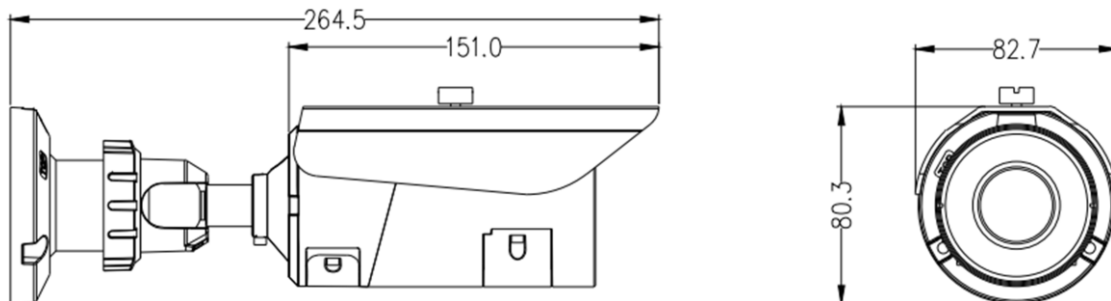

TECHNICAL SPECIFICATIONS

Resolution	4 Megapixel
Effective Pixels (H x V)	2592 x 1520, 1920 x 1080, 1280 x 720, 640 x 360
Video Compression	H.264 High Profile Level 4.2, H.265, MJPEG
Image Sensor	1/3" Progressive Scan CMOS, ICR Day/Night
Wide Dynamic Range	True Wide Dynamic Range > 120dB
Digital Noise Reduction	2D / 3D
Frame Rate	Up to 30 fps in Full HD 1080p Mode
Network	10/100 Base-T (RJ-45)
Audio	1 x RCA Input / 1 x RCA Output @ 1v Line Level
Audio Compression	G.711
Storage	Record to ONVIF NVR, FTP, NFS, CIFS, or Mini SD
Corridor Mode	Yes / 9:16
Protocol	ONVIF
Network Protocol	SMTP – Email Notification, Multi-Casting, RTSP / RTP / RTCP, TCP / UDP, HTTP, HTTPS, DHCP, PPPoE, DDNS, NTP
Minimum Illumination	Color: 0.05Lux@(F1.2,AGC ON); B/W: 0Lux@(IR LED ON)
Megapixel Lens Included	2.7 – 12mm Motorized
Infrared	10 Super Flux IR LEDs, up to 30m distance
Motion Detection	Yes
Analog Video Output	Yes
Power Requirements	12VDC / PoE
Temperature	-30° - 60° C

Clear2there reserves the right to change products or specifications without notice.

CLEAR2THERE
2904 West 10th Street
Sioux Falls, SD 57104

Tel: 605.777.7006
Email: info@clear2there.com
Web: www.clear2there.com