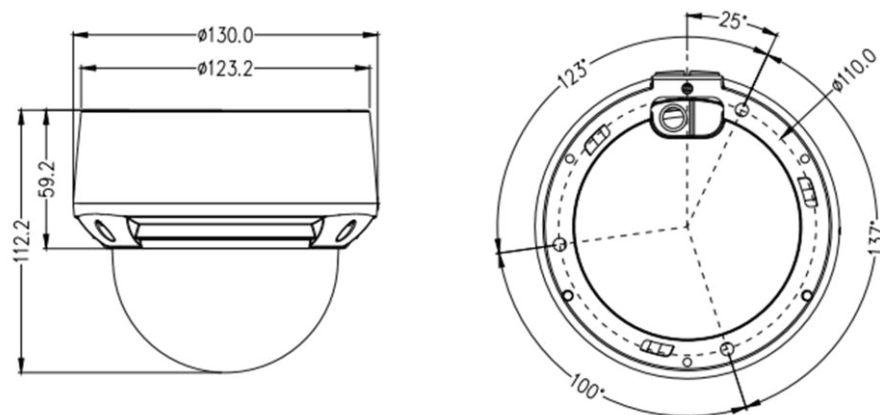

TECHNICAL SPECIFICATIONS

Resolution	2 Megapixel
Effective Pixels (H x V)	1920 x 1080, 1280 x 720, 640 x 360
Video Compression	H.264 High Profile Level 4.2, MJPEG
Image Sensor	1/2.8" Progressive Scan CMOS
Wide Dynamic Range	DWDR
Noise Reduction	2D / 3D DNR
Frame Rate	30fps (for all resolutions)
Network	10/100 Base-T (RJ-45)
Audio	1 x RCA Input / 1 x RCA Output @ 1v Line Level
Audio Compression	G.711
Storage	Record to ONVIF NVR, FTP, NFS, CIFS, or Micro SD
Corridor Mode	Yes / 9:16
Protocol	ONVIF
Network Protocol	SMTP – Email Notification, Multi-Casting, RTSP / RTP / RTCP, TCP / UDP, HTTP, DHCP, PPPoE, DDNS, NTP
Minimum Illumination	Color:0.001Lux@(F1.2,AGC ON), B/W:0Lux@(IR LED ON)
Lens Included	2.7~12mm Motorized
Pan/Tilt/Rotation Range	Pan:0°~355°, Tilt:0°~80°, Rotation:0°~355°
Infrared	15pcs, up to 30M distance
Motion Detection	Yes
Analog Video Output	Yes
Power Requirements	DC12V / POE / AC24V

DIMENSIONS (mm)

CLEAR2THERE
2904 West 10th Street
Sioux Falls, SD 57104

Tel: 605.777.7006
Email: info@clear2there.com
Web: www.clear2there.com